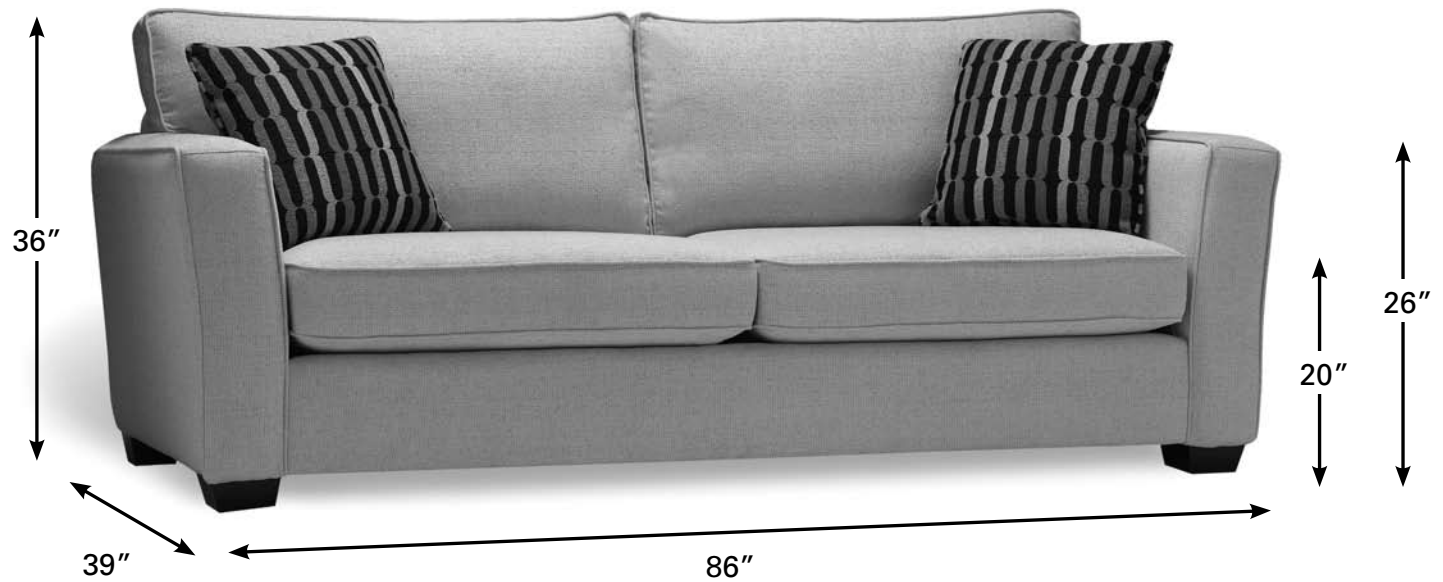

2110

Description	Overall Height	Overall Depth	Overall Length	Seat Height	Arm Height	Mattress Width
Sofa (Shown)	36	39	86	20	26	
Loveseat	36	39	63	20	26	
Chair	36	39	41	20	26	
Double Sofabed	36	39	78	20	26	54
Loveseat Sofabed	36	39	64	20	26	35
Queen Sofabed	36	39	87	20	26	60

all measurements in inches

stylus[®]
contract furniture

www.styluscontract.com