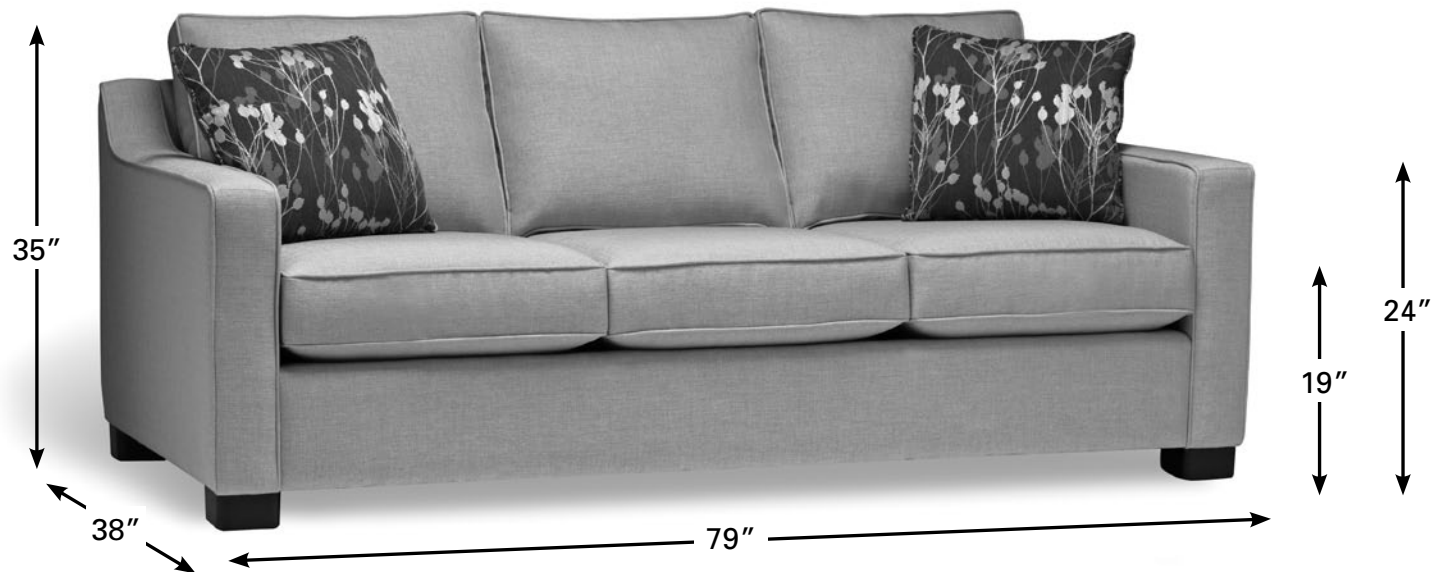

Metro

Description	Overall Height	Overall Depth	Overall Length	Seat Height	Arm Height	Mattress Width
Sofa (Shown)	35	38	79	19	24	
Apt-Size Sofa	35	38	71	19	24	
Loveseat	35	38	56	19	24	
Chair	35	38	33	19	24	
Double Sofabed	35	38	71	19	24	54
Loveseat Sofabed	35	38	56	19	24	35
Queen Sofabed	35	38	79	19	24	60

all measurements in inches

stylus[®]
contract furniture

www.styluscontract.com

Metro