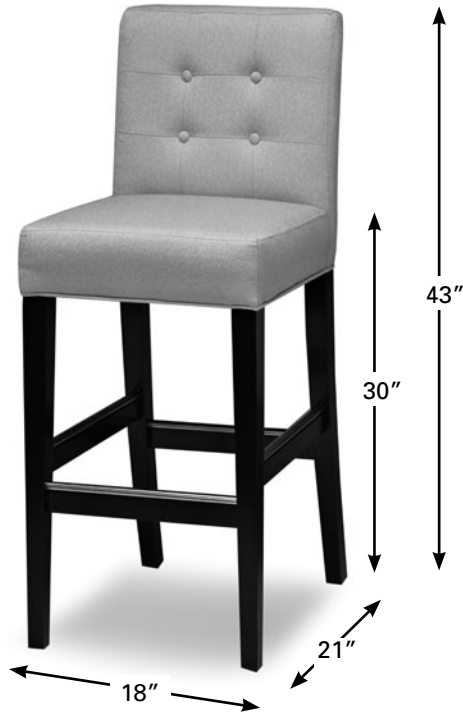

Duke Stool

Description	Overall Height	Overall Depth	Overall Length	Seat Height
24" Stool	37	21	18	24
30" Stool (shown)	43	21	18	30

all measurements in inches

**stylus**<sup>®</sup>  
 ●●●● contract furniture