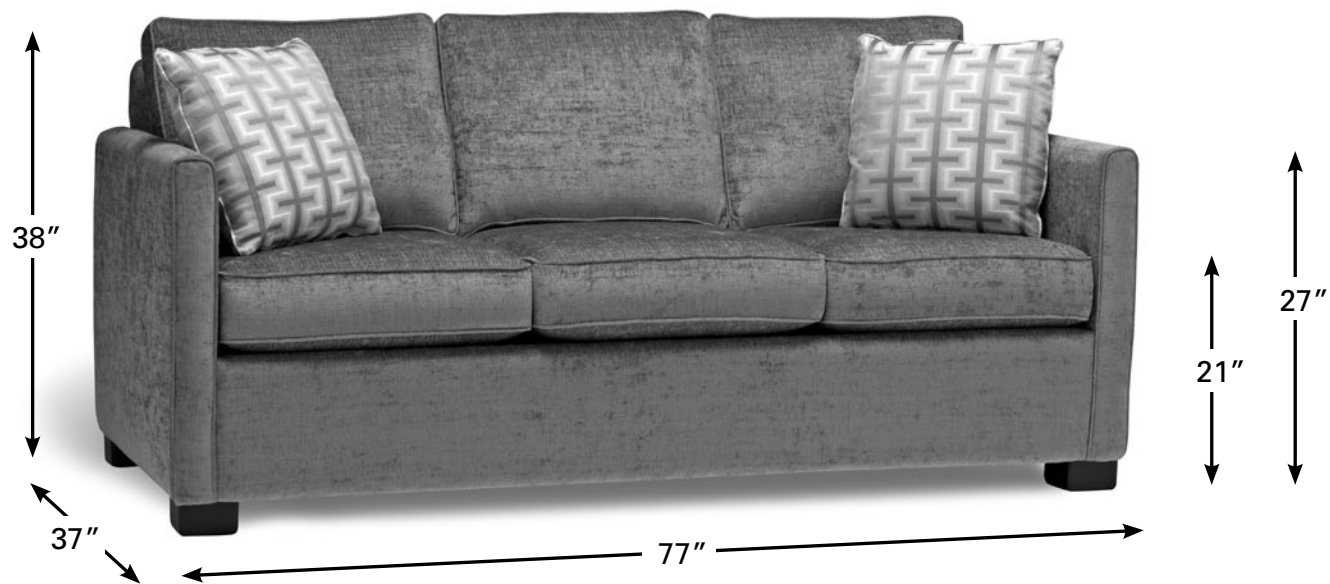

Zinc

Description	Overall Height	Overall Depth	Overall Length	Seat Height	Arm Height
Sofa	38	37	77	20	27
Loveseat	38	37	54	20	27
Chair	38	37	31	20	27
Double Sofabed	38	37	69	21	27
Loveseat Sofabed	38	37	54	21	27
Queen Sofabed (Shown)	38	37	77	21	27

stylus[®]
 contract furniture

www.styluscontract.com

all measurements in inches

Zinc