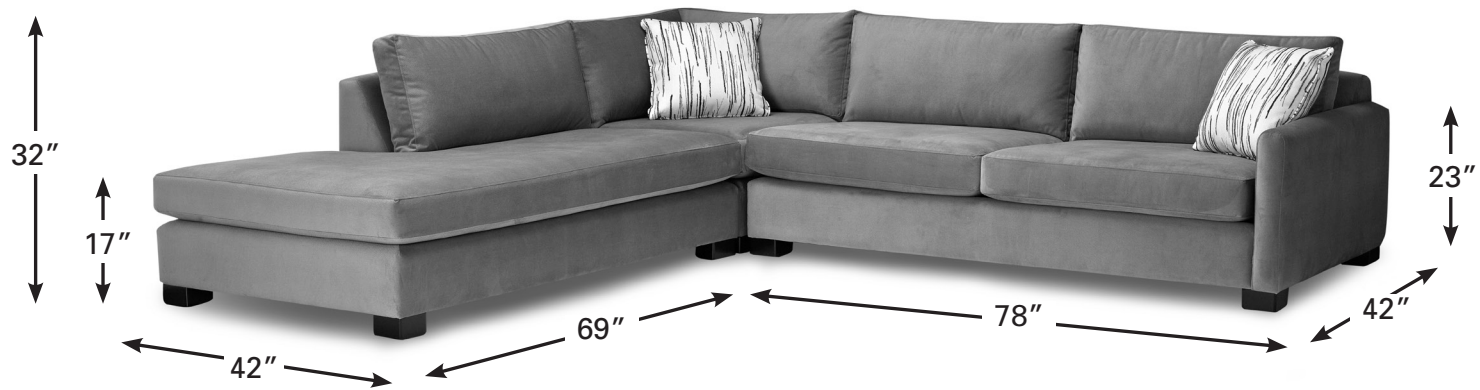

Cato

Description	Overall Height	Overall Depth	Overall Length	Seat Height	Arm Height
Sofa	32	42	82	17	23
Chair and a Half	32	42	39	17	23
Apartment Sofa	32	42	70	17	23
One Arm Sofa (RAF shown)	32	42	78	17	23
One Arm Apartment Sofa	32	42	66	17	23
One Arm Chair and a Half	32	42	35	17	23
Armless Sofa	32	42	73	17	—
Armless Chair and a Half	32	42	31	17	—
Corner (shown)	32	42	42	17	—
One Arm Bumper (LAF shown)	32	69	42	17	23

all measurements in inches

**stylus**<sup>®</sup>  
contract furniture

[www.styluscontract.com](http://www.styluscontract.com)