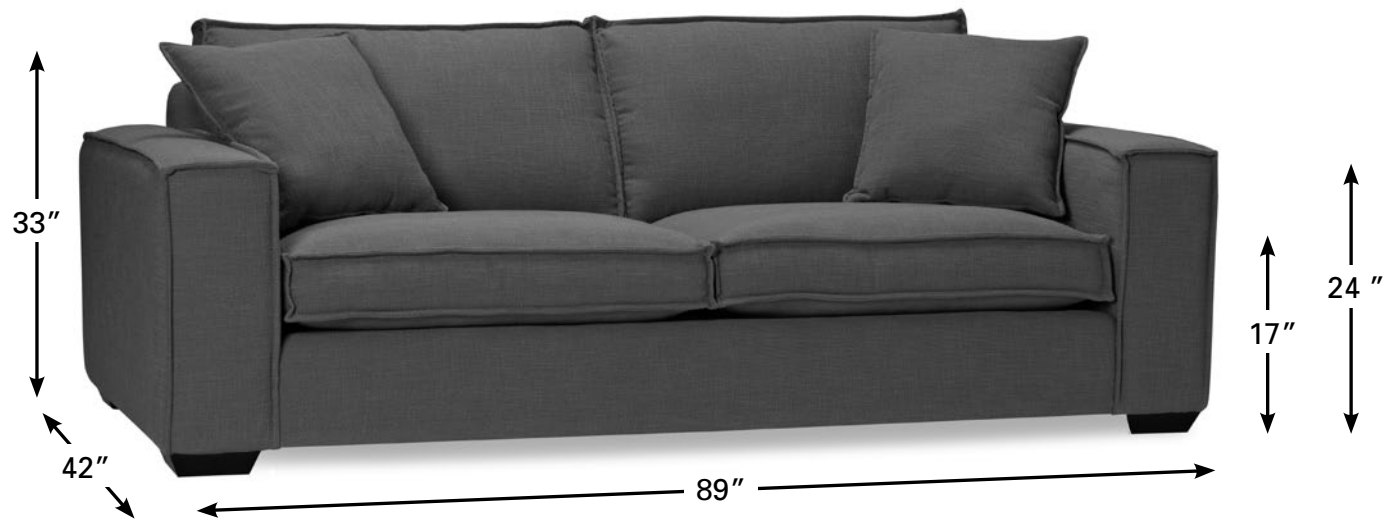

Rags

Description	Overall Height	Overall Depth	Overall Length	Seat Height	Arm Height
Sofa (Shown)	33	42	89	17	24
Loveseat	33	42	66	17	24
Chair	33	42	43	17	24

all measurements in inches

stylus[®]
contract furniture