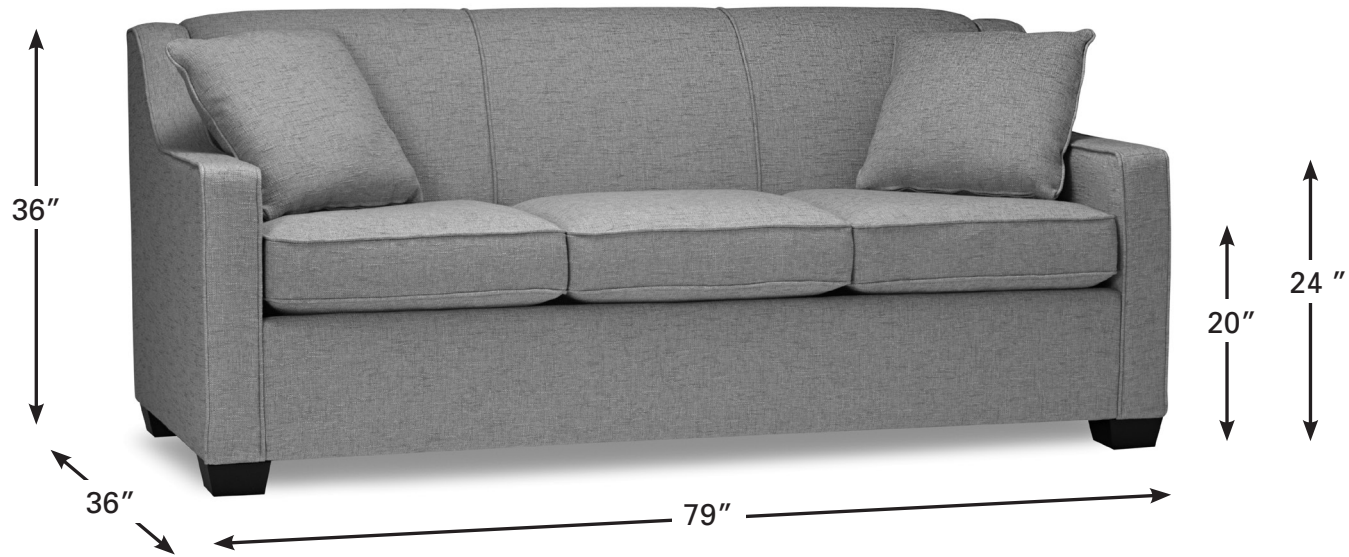

Hale

Description	Overall Height	Overall Depth	Overall Length	Seat Height	Arm Height
Sofa	36	36	79	19	24
Loveseat	36	36	56	19	24
Chair	36	36	33	19	24
Loveseat Bed	36	36	56	20	24
Double Bed	36	36	71	20	24
Queen Bed (Shown)	36	36	79	20	24

all measurements in inches

**stylus**<sup>®</sup>  
contract furniture

[www.styluscontract.com](http://www.styluscontract.com)

Hale