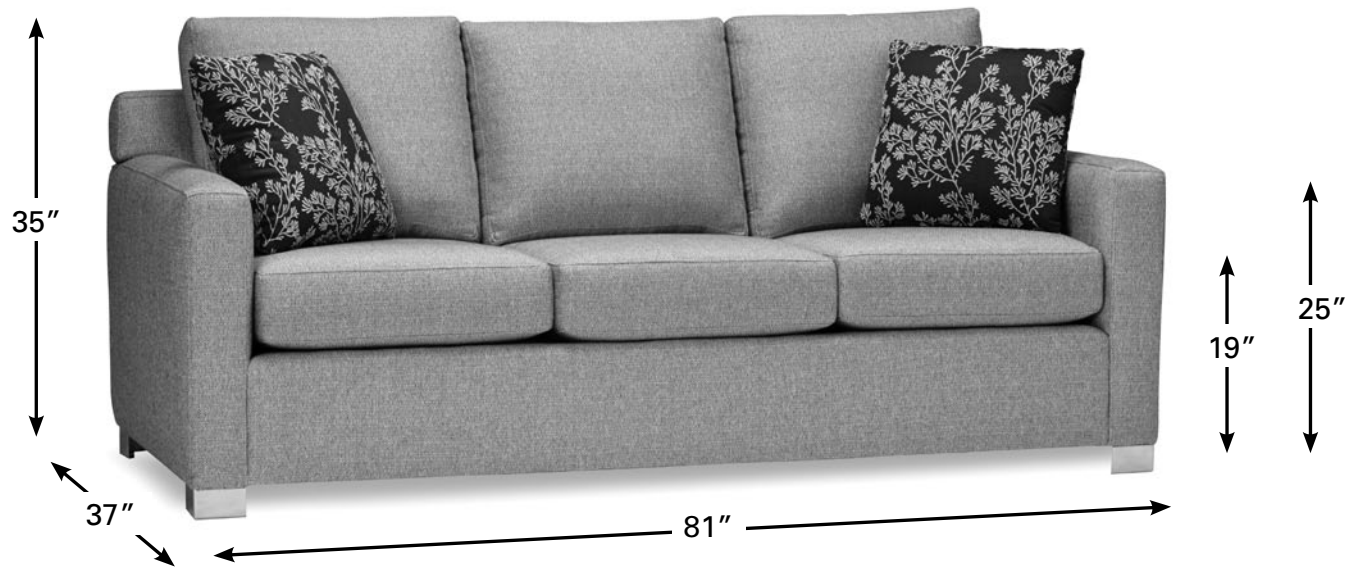

Ward

Description	Overall Height	Overall Depth	Overall Length	Seat Height	Arm Height
Sofa (Shown)	35	37	81	19	25
Loveseat	35	37	58	19	25
Chair	35	37	35	19	25

all measurements in inches

stylus[®]
contract furniture