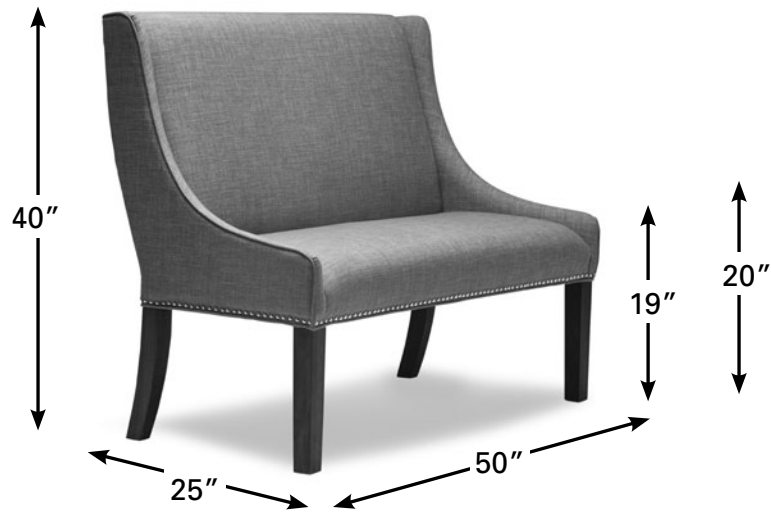

Riley

Description	Overall Height	Overall Depth	Overall Length	Seat Height	Arm Height
Loveseat	40	25	50	19	20

all measurements in inches

stylus<sup>®</sup>  
contract furniture

www.styluscontract.com

Riley