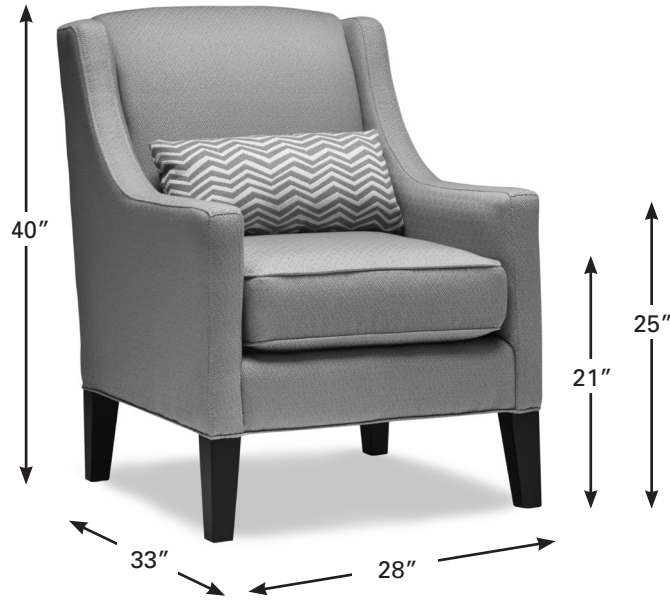

Geno

Description	Overall Height	Overall Depth	Overall Length	Seat Height	Arm Height
Chair	40	33	28	21	25

all measurements in inches

stylus[®]
 contract furniture

www.styluscontract.com