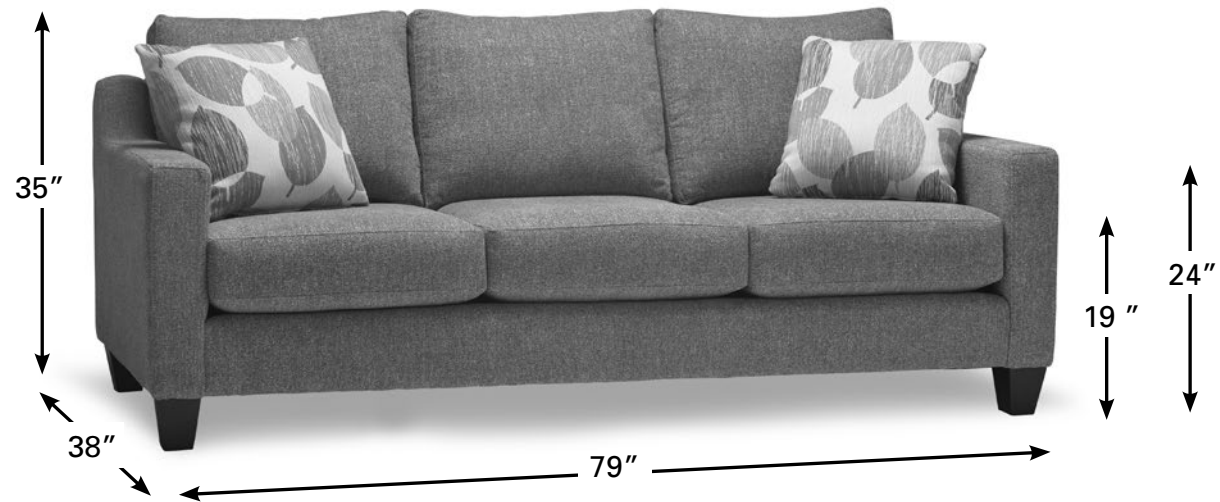

Muni

Description	Overall Height	Overall Depth	Overall Length	Seat Height	Arm Height
Sofa (Shown)	35	38	79	19	24
Loveseat	35	38	56	19	24
Chair	35	38	33	19	24

all measurements in inches

stylus[®]
contract furniture