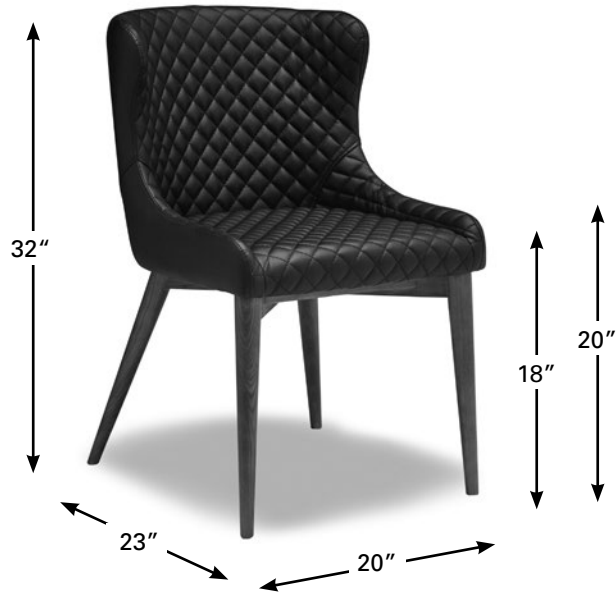

Sidra

IN-STOCK IMPORT PROGRAM

Description	Overall Height	Overall Depth	Overall Length	Seat Height	Arm Height
Chair	32	23	20	18	20

all measurements in inches

**stylus**<sup>®</sup>  
 ●●●● contract furniture