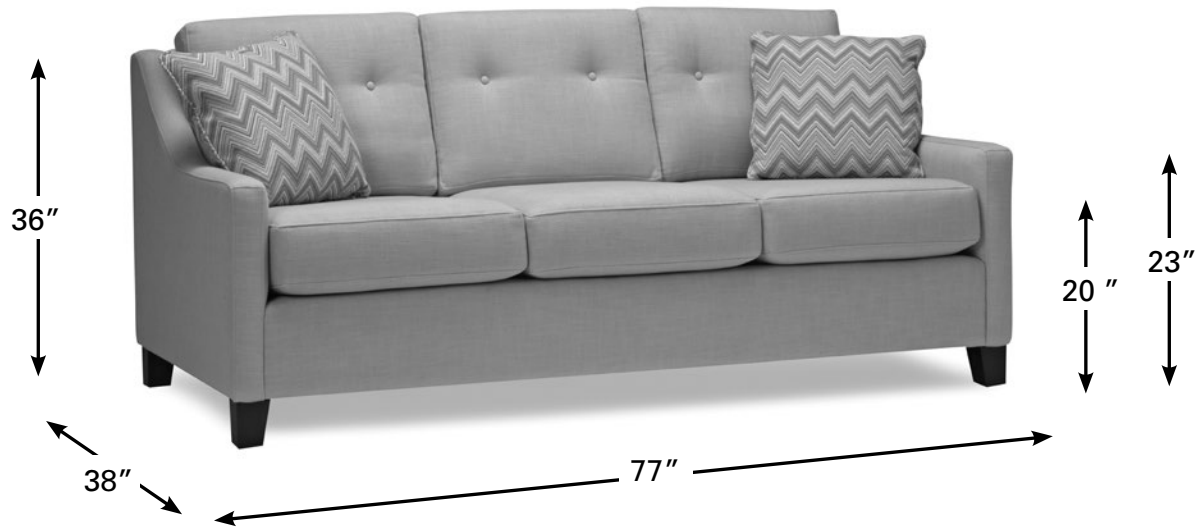

Taboo

Description	Overall Height	Overall Depth	Overall Length	Seat Height	Arm Height
Sofa (Shown)	36	38	77	20	23
Loveseat	36	38	54	20	23
Chair	36	38	31	20	23
Loveseat Sofabed	36	38	54	20	23
Double Sofabed	36	38	69	20	23
Queen Sofabed	36	38	77	20	23

all measurements in inches

stylus[®]
contract furniture

www.styluscontract.com

Taboo