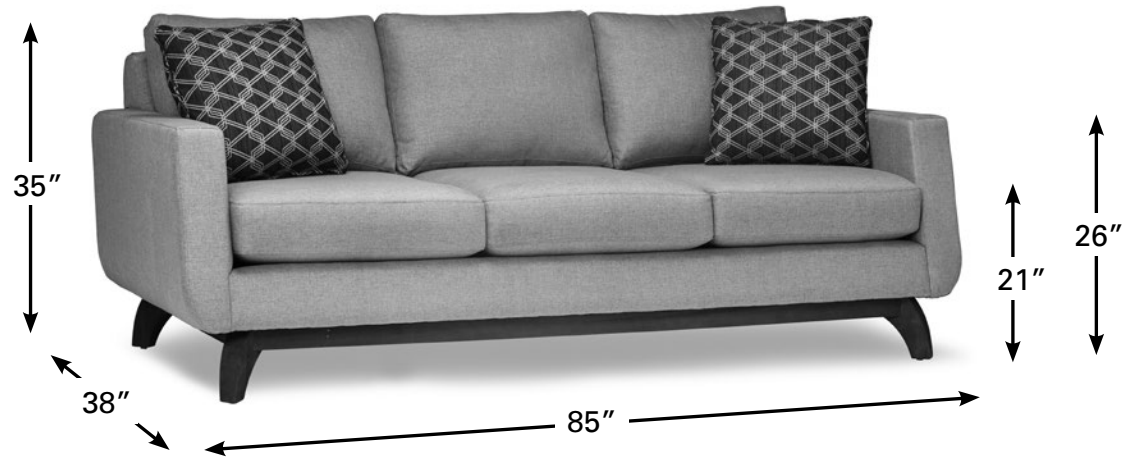

Myer

Description	Overall Height	Overall Depth	Overall Length	Seat Height	Arm Height
Sofa (Shown)	35	38	85	21	26
Loveseat	35	38	60	21	26
Chair	35	38	35	21	26

all measurements in inches

stylus[®]
contract furniture