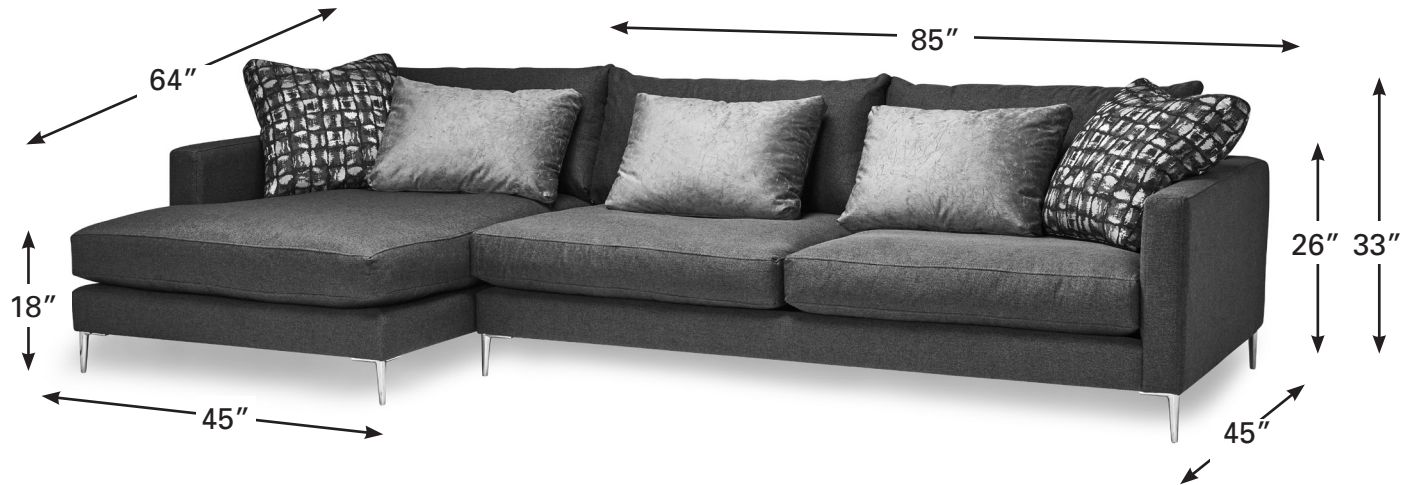

Envy

Description	Overall Height	Overall Depth	Overall Length	Seat Height	Arm Height
Sofa	33	45	90	18	26
Chair	33	45	50	18	26
One Arm Sofa (Shown)	33	45	85	18	26
One Arm Chair	33	45	45	18	26
Armless Sofa	33	45	80	18	
Armless Chair	33	45	40	18	
Corner	33	45	45	18	
One Arm Chaise (Shown)	33	64	45	18	26

all measurements in inches

stylus[®]
contract furniture

www.styluscontract.com

Envy