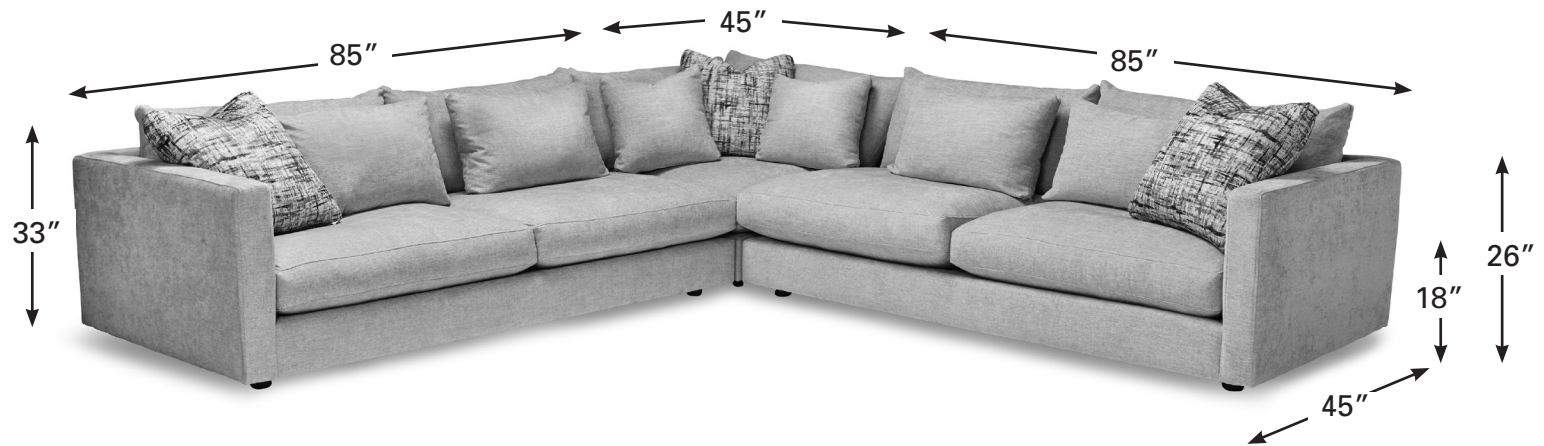

Haze

Description	Overall Height	Overall Depth	Overall Length	Seat Height	Arm Height
Sofa	33	45	90	18	26
Chair	33	45	50	18	26
One Arm Sofa (Shown)	33	45	85	18	26
One Arm Chair	33	45	45	18	26
Armless Sofa	33	45	80	18	
Armless Chair	33	45	40	18	
Corner (Shown)	33	45	45	18	
One Arm Chaise	33	64	45	18	26
Ottoman with Castors	33	45	45	18	

all measurements in inches

**stylus**<sup>®</sup>  
contract furniture

[www.styluscontract.com](http://www.styluscontract.com)

Haze