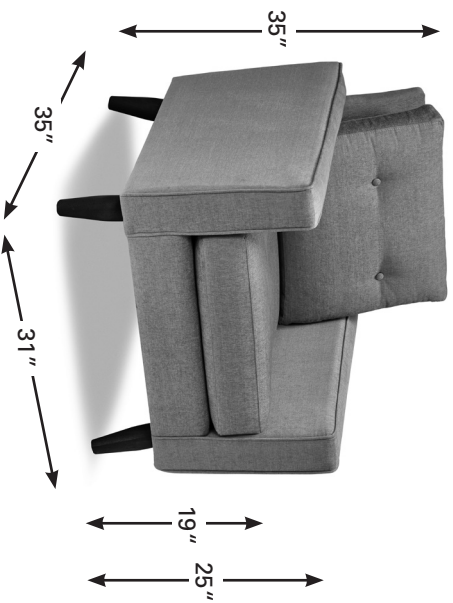

Ajay

Description	Overall Height	Overall Depth	Overall Length	Seat Height	Arm Height
Chair	35	35	31	19	25

all measurements in inches

**sty|lus**<sup>®</sup>  
contract furniture

[www.styluscontract.com](http://www.styluscontract.com)