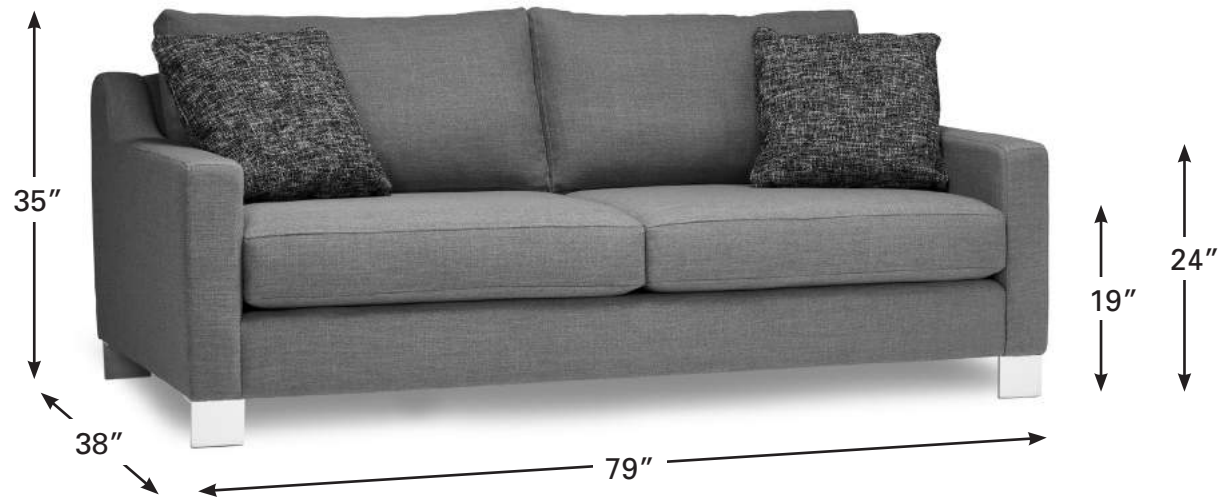

Cosmo

Description	Overall Height	Overall Depth	Overall Length	Seat Height	Arm Height
Sofa (Shown)	35	38	79	19	24
Apt Size Sofa	35	38	71	19	24
Loveseat	35	38	56	19	24
Chair	35	38	33	19	24

all measurements in inches