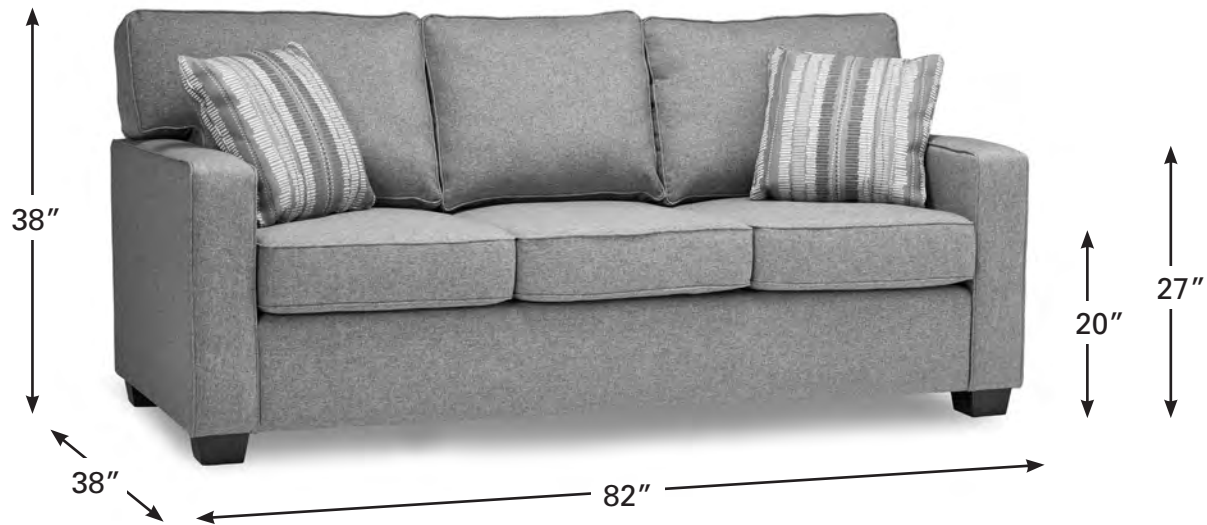

2101

IN-STOCK IMPORT PROGRAM

Description	Overall Height	Overall Depth	Overall Length	Seat Height	Arm Height
Queen Sofabed (shown)	38	38	82	20	27
Double Sofabed	38	38	74	20	27
Loveseat Sofabed	38	38	58	20	27

all measurements in inches

**stylus**<sup>®</sup>  
contract furniture

[www.styluscontract.com](http://www.styluscontract.com)