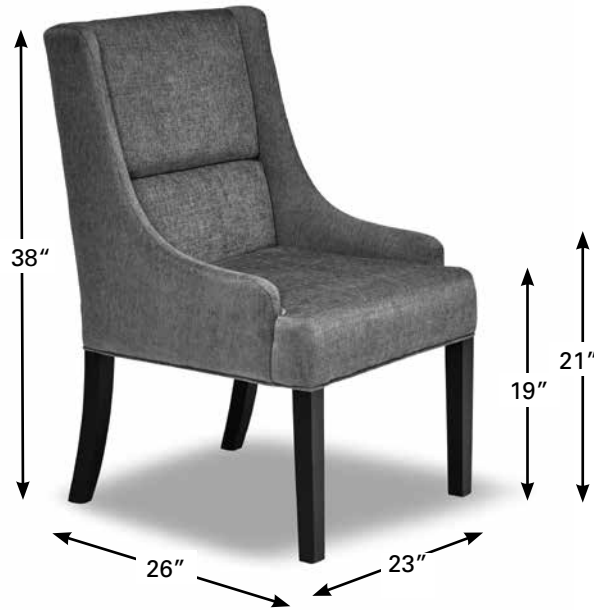

Mavi

Description	Overall Height	Overall Depth	Overall Length	Seat Height	Arm Height
Chair	38	26	23	19	21

all measurements in inches

stylus[®]
 contract furniture

www.styluscontract.com