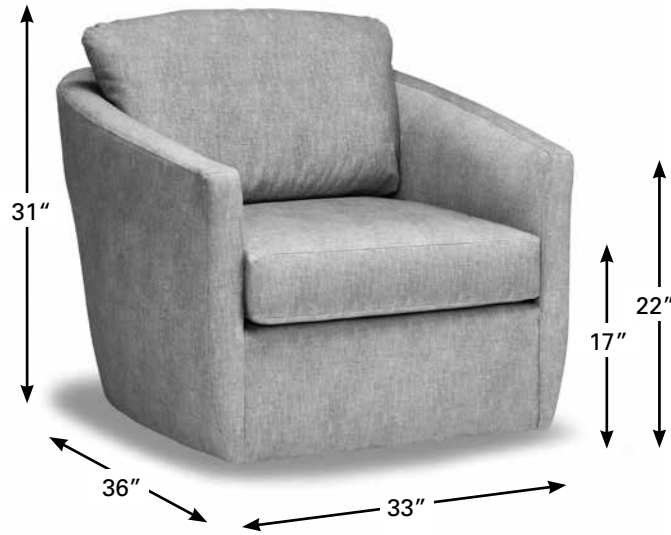

Mist

Description	Overall Height	Overall Depth	Overall Length	Seat Height	Arm Height
Chair	31	36	33	17	22

all measurements in inches

stylus[®]
 contract furniture

www.styluscontract.com

Mist