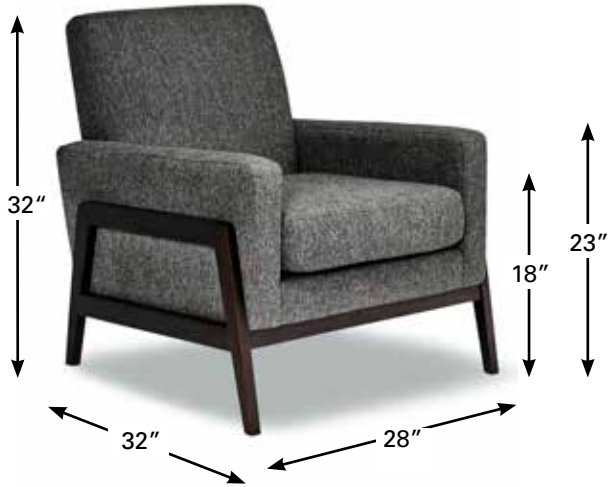

Jase

IN-STOCK IMPORT PROGRAM

Description	Overall Height	Overall Depth	Overall Length	Seat Height	Arm Height
Chair	32	32	28	18	23

all measurements in inches

stylus[®]
 ●●●● contract furniture

www.styluscontract.com