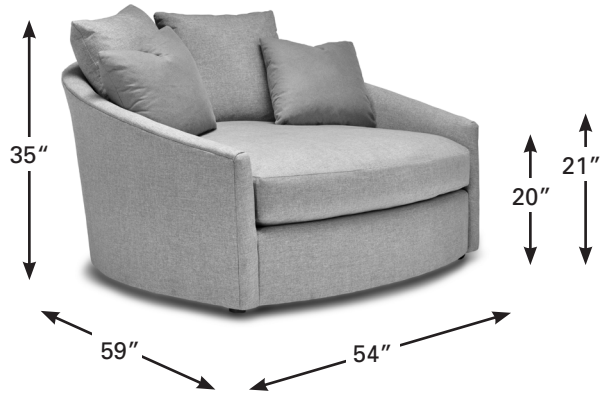

Escape

Description	Overall Height	Overall Depth	Overall Length	Seat Height	Arm Height
Chair	35	59	54	20	21

all measurements in inches

stylus[®]
 contract furniture

www.styluscontract.com