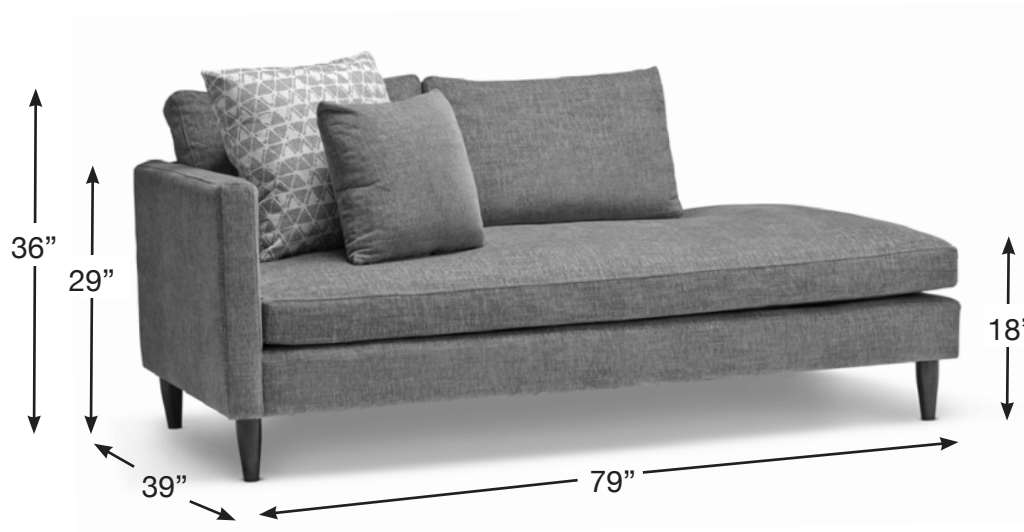

Anika

Description	Overall Height	Overall Depth	Overall Length	Seat Height	Arm Height
Chaise	36	79	39	18	29

all measurements in inches

**stylus**<sup>®</sup>  
contract furniture

[www.styluscontract.com](http://www.styluscontract.com)