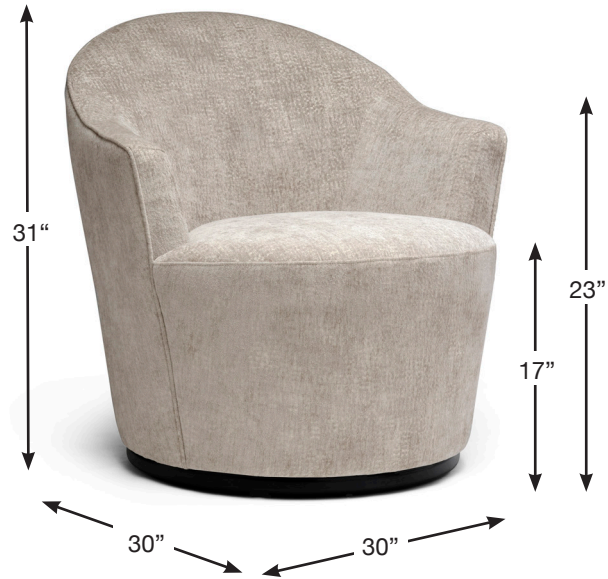

Tori

IN-STOCK IMPORT PROGRAM

Description	Overall Height	Overall Depth	Overall Length	Seat Height	Arm Height
Chair	31	30	30	17	23

all measurements in inches

stylus[®]
 contract furniture

www.styluscontract.com