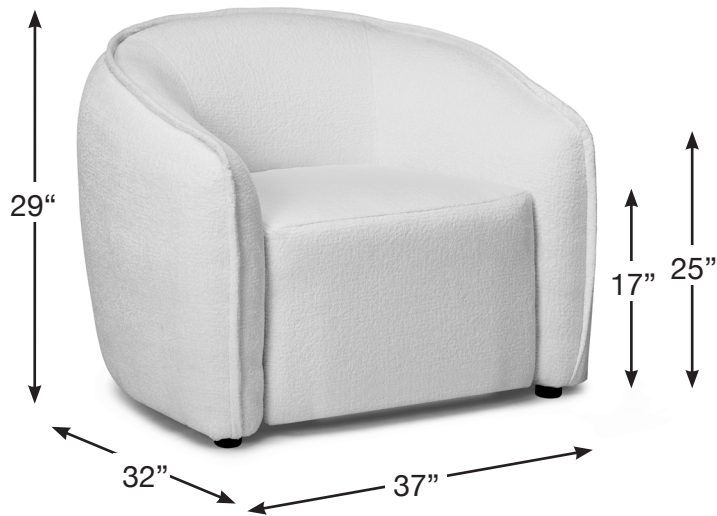

Cinda

Description	Overall Height	Overall Depth	Overall Length	Seat Height	Arm Height
Chair	29	32	37	17	25

all measurements in inches

stylus[®]
contract furniture

www.styluscontract.com