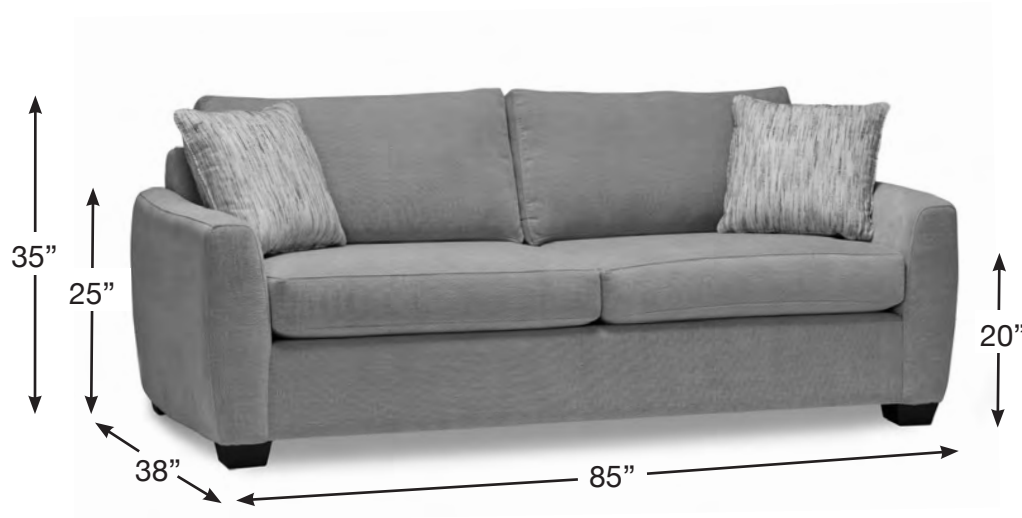

Briggs

Description	Overall Height	Overall Depth	Overall Length	Seat Height	Arm Height
Sofa (shown)	35	38	85	20	25
Loveseat	35	38	62	20	25
Chair	35	38	39	20	25
Double Sofabed	35	38	77	20	25
Loveseat Sofabed	35	38	62	20	25
Queen Sofabed	35	38	85	20	25

all measurements in inches

stylus[®]
contract furniture

www.styluscontract.com

Briggs