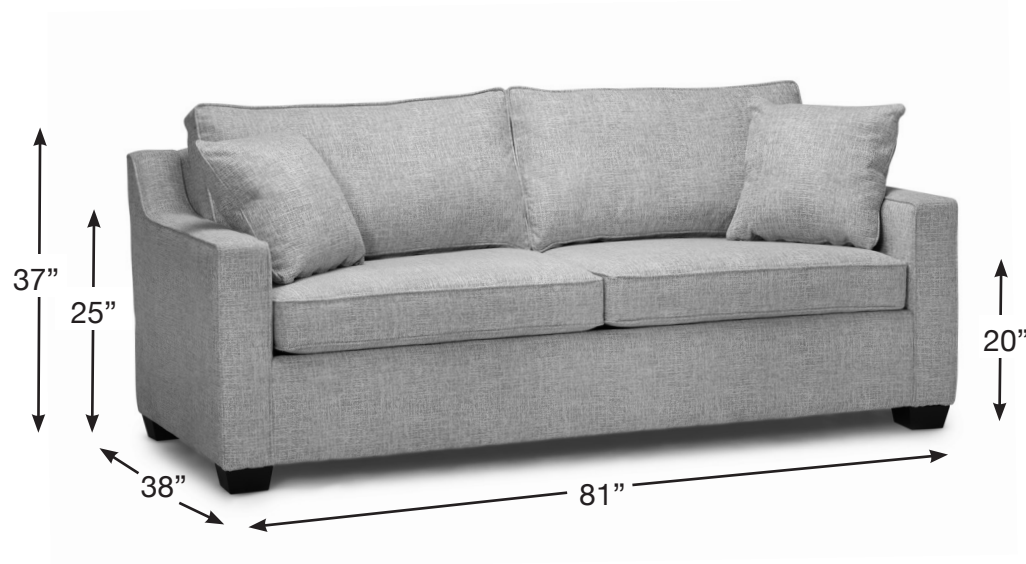

Orion

Description	Overall Height	Overall Depth	Overall Length	Seat Height	Arm Height
Sofa (shown)	37	38	81	20	25
Loveseat	37	38	58	20	25
Chair	37	38	35	20	25
Double Sofabed	37	38	73	20	25
Loveseat Sofabed	37	38	58	20	25
Queen Sofabed	37	38	81	20	25

all measurements in inches

stylus[®]
contract furniture

www.styluscontract.com

Orion