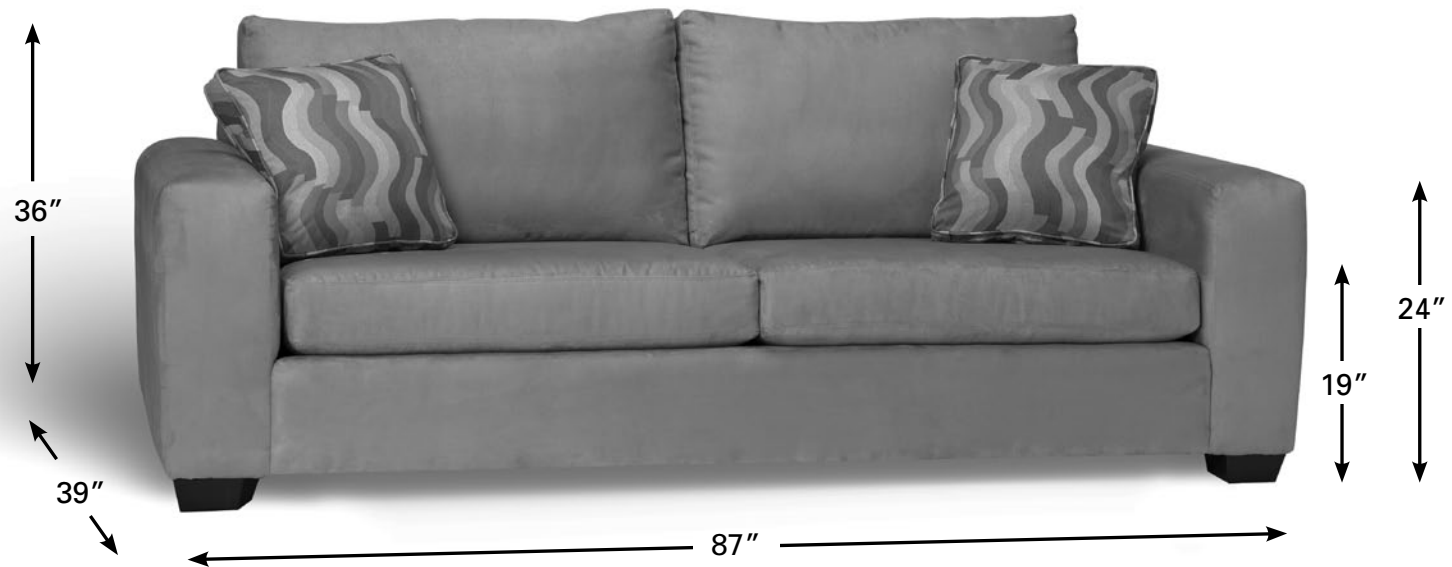

Cannon

Description	Overall Height	Overall Depth	Overall Length	Seat Height	Arm Height	Mattress Width
Sofa (Shown)	36	39	87	19	24	
Loveseat	36	39	64	19	24	
Chair	36	39	41	19	24	
Double Sofabed	36	39	79	20	24	54
Loveseat Sofabed	36	39	64	20	24	35
Queen Sofabed	36	39	87	20	24	60

all measurements in inches

**stylus**<sup>®</sup>  
contract furniture

[www.styluscontract.com](http://www.styluscontract.com)

Cannon