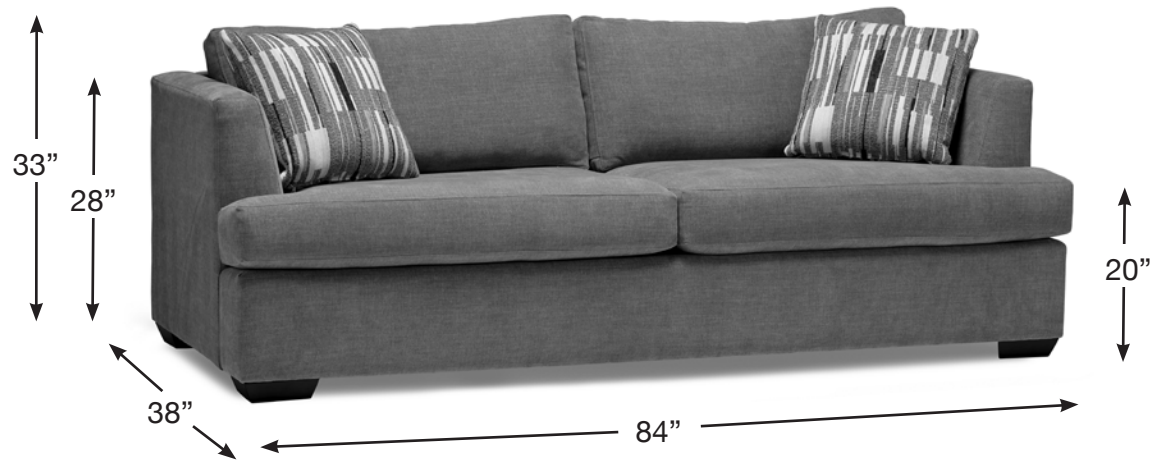

Jema

| Description | Overall Height | Overall Depth | Overall Length | Seat Height | Arm Height |
|------------------|----------------|---------------|----------------|-------------|------------|
| Sofa (shown) | 33 | 38 | 84 | 20 | 28 |
| Loveseat | 33 | 38 | 61 | 20 | 28 |
| Chair | 33 | 38 | 38 | 20 | 28 |
| Double Sofabed | 33 | 38 | 76 | 20 | 28 |
| Loveseat Sofabed | 33 | 38 | 61 | 20 | 28 |
| Queen Sofabed | 33 | 38 | 84 | 20 | 28 |

all measurements in inches

stylus[®]
contract furniture

www.styluscontract.com

Jema