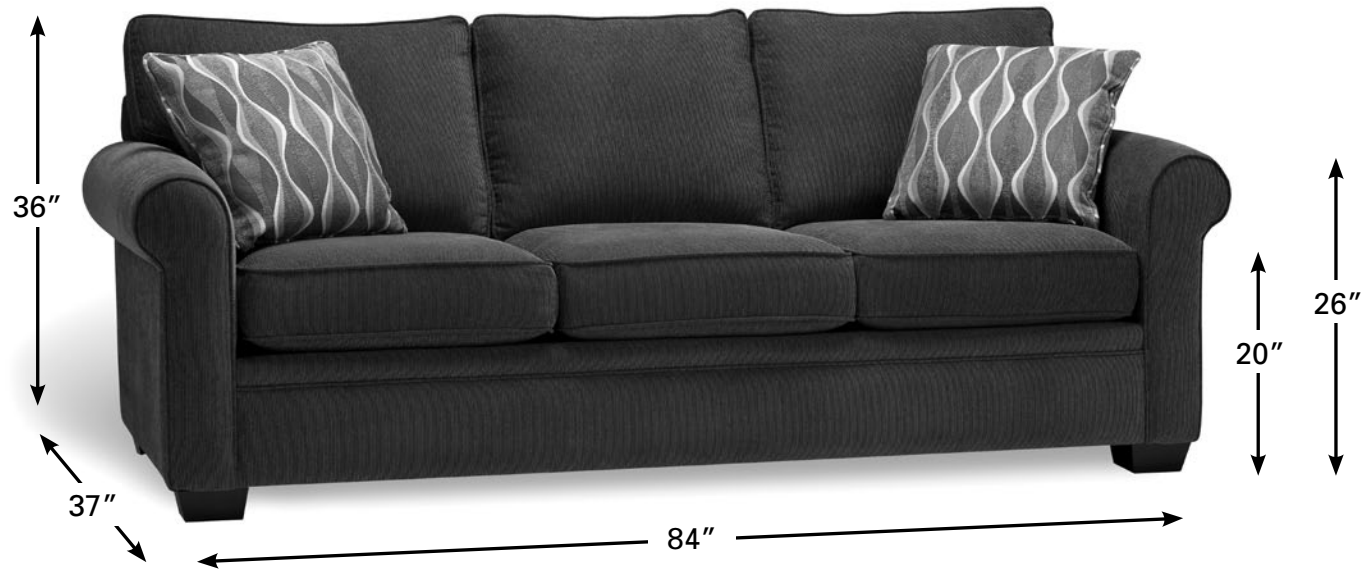

Diaz

Description	Overall Height	Overall Depth	Overall Length	Seat Height	Arm Height	Mattress Width
Sofa (Shown)	36	37	84	20	26	
Loveseat	36	37	61	20	26	
Chair	36	37	39	20	26	
Double Sofabed	36	37	76	21	26	54
Loveseat Sofabed	36	37	61	21	26	35
Queen Sofabed	36	37	84	21	26	60

all measurements in inches

stylus[®]
contract furniture

www.styluscontract.com