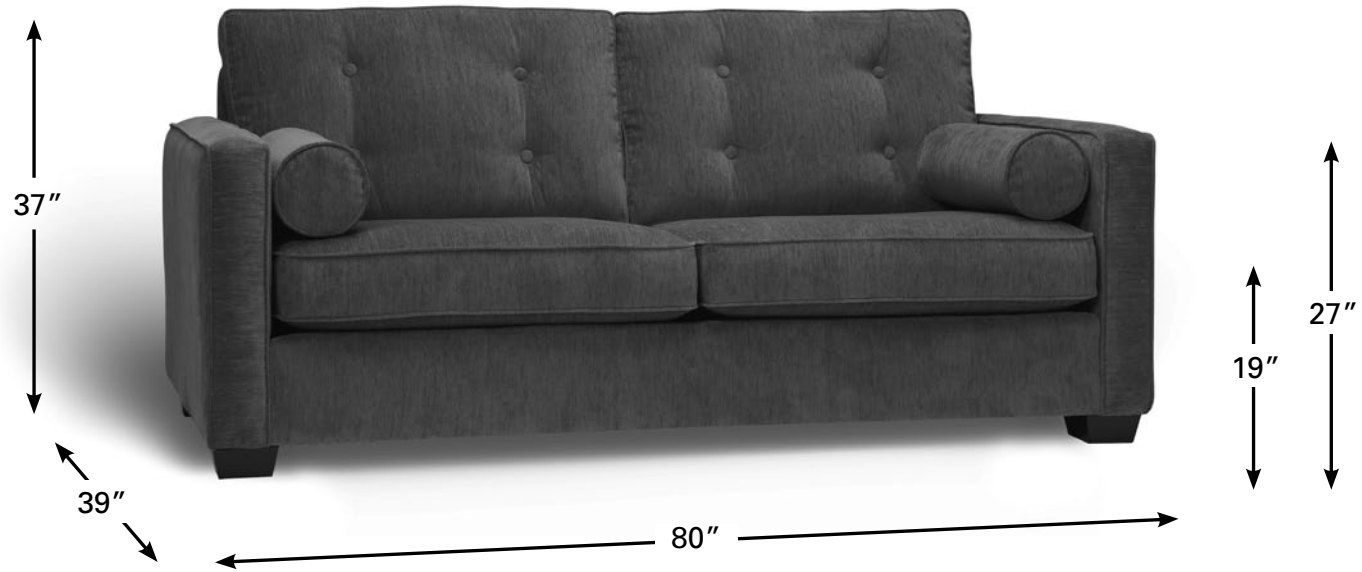

Haro

Description	Overall Height	Overall Depth	Overall Length	Seat Height	Arm Height	Mattress Width
Sofa (Shown)	37	39	80	19	27	
Loveseat	37	39	57	19	27	
Chair	37	39	34	19	27	
Double Sofabed	37	39	72	20	27	54
Loveseat Sofabed	37	39	57	20	27	35
Queen Sofabed	37	39	80	20	27	60

all measurements in inches

stylus[®]
contract furniture

www.styluscontract.com

Haro