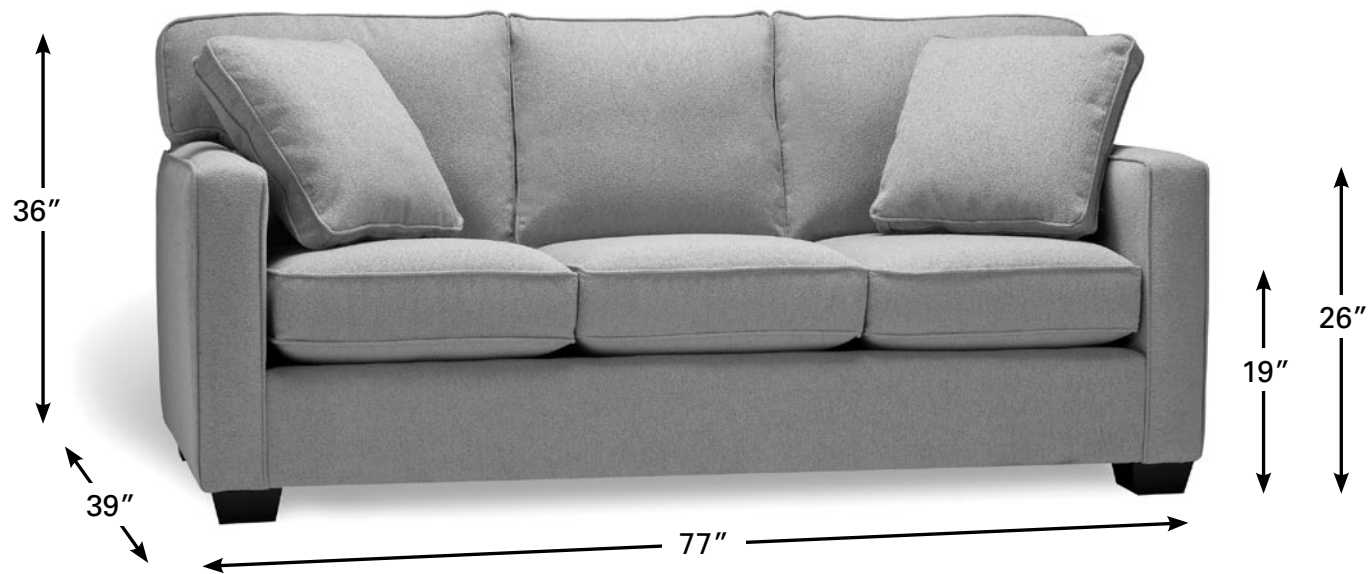

Lyric

Description	Overall Height	Overall Depth	Overall Length	Seat Height	Arm Height	Mattress Width
Sofa (Shown)	36	39	77	19	26	
Loveseat	36	39	56	19	26	
Chair	36	39	33	19	26	
Double Sofabed	36	39	72	19	26	54
Loveseat Sofabed	36	39	58	19	26	35
Queen Sofabed	36	39	80	19	26	60

all measurements in inches

**stylus**<sup>®</sup>  
contract furniture

[www.styluscontract.com](http://www.styluscontract.com)

Lyric