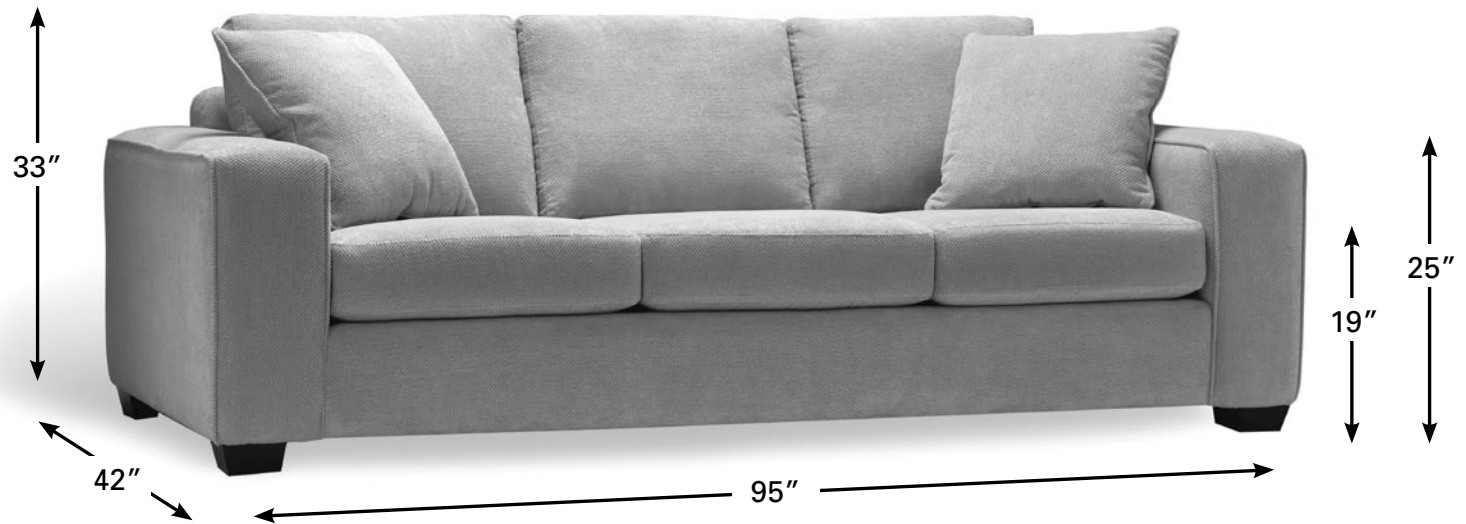

Sophia

Description	Overall Height	Overall Depth	Overall Length	Seat Height	Arm Height
Sofa (Shown)	33	42	95	19	25
Loveseat	33	42	70	19	25
Chair	33	42	45	19	25

all measurements in inches

stylus[®]
contract furniture