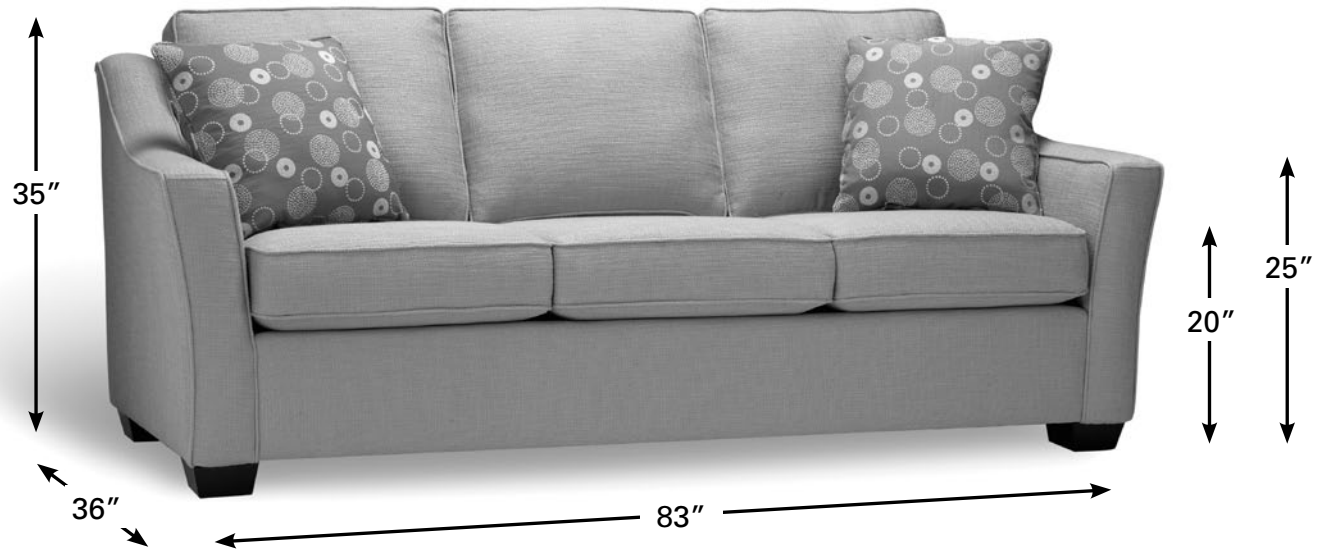

Zeal

Description	Overall Height	Overall Depth	Overall Length	Seat Height	Arm Height
Sofa (Shown)	35	36	83	20	25
Loveseat	35	36	60	20	25
Chair	35	36	37	20	25

all measurements in inches

**stylus**<sup>®</sup>  
 contract furniture