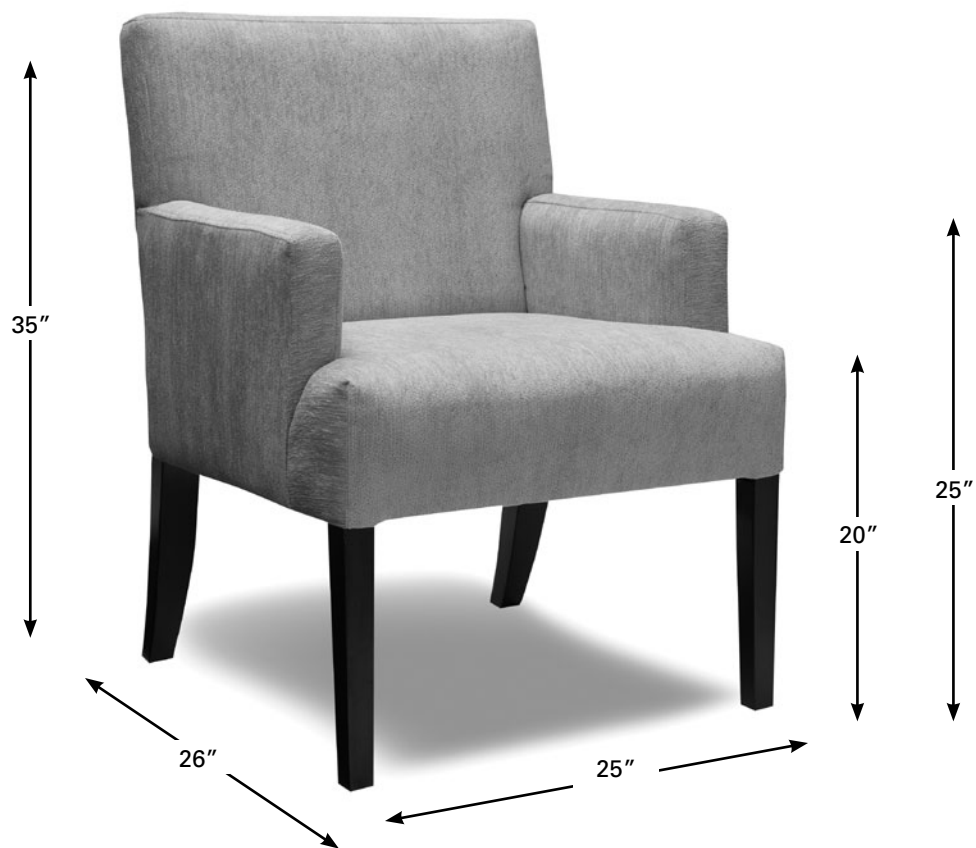

Cactus

| Description | Overall Height | Overall Depth | Overall Length | Seat Height | Arm Height |
|-------------|----------------|---------------|----------------|-------------|------------|
| Chair | 35 | 26 | 25 | 20 | 25 |

all measurements in inches

stylus[®]
 contract furniture

www.styluscontract.com

Cactus