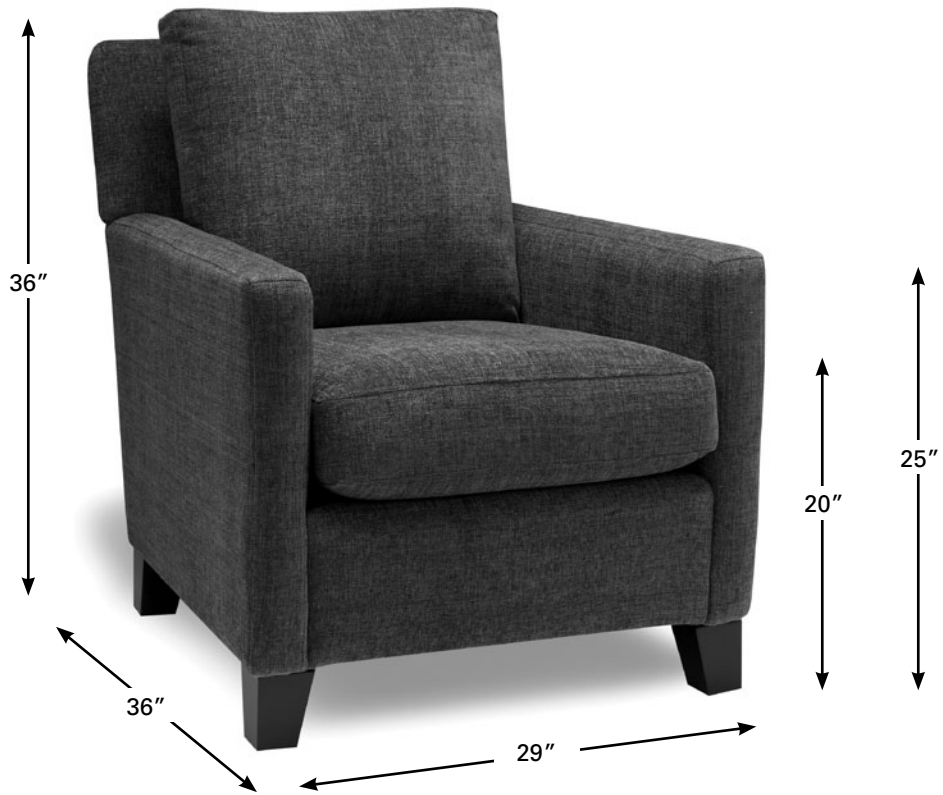

Clark

Description	Overall Height	Overall Depth	Overall Length	Seat Height	Arm Height
Chair	36	36	29	20	25

all measurements in inches

stylus[®]
 contract furniture

www.styluscontract.com

Clark