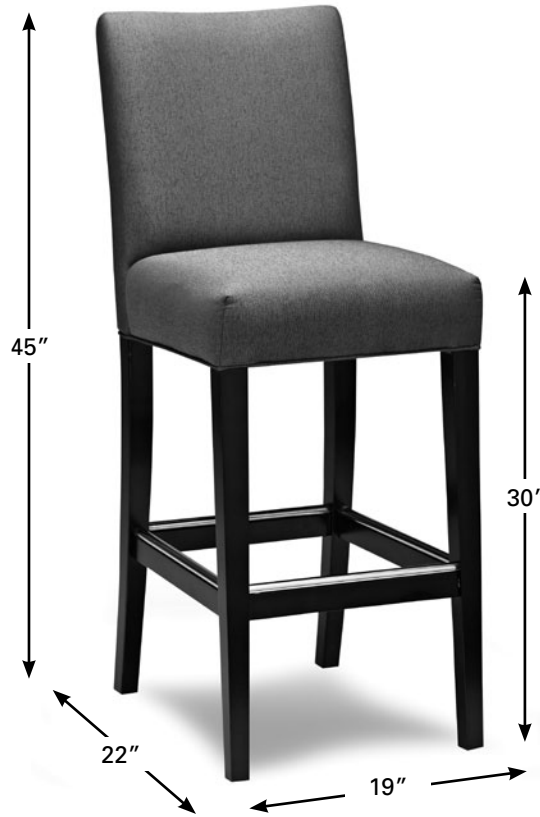

Joey Stool

Description	Overall Height	Overall Depth	Overall Length	Seat Height
24" Stool	39	22	19	24
30" Stool (shown)	45	22	19	30

all measurements in inches

**stylus**<sup>®</sup>  
 contract furniture

[www.styluscontract.com](http://www.styluscontract.com)

Joey Stool