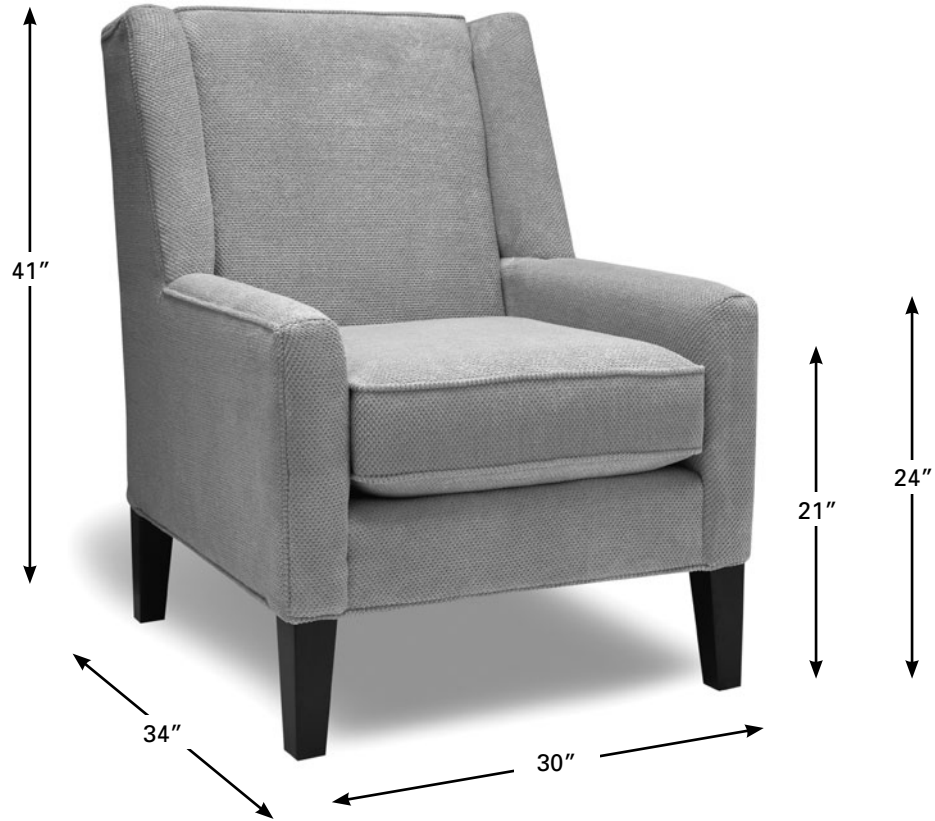

[Link](#)

Description	Overall Height	Overall Depth	Overall Length	Seat Height	Arm Height
Chair	41	34	30	21	24

all measurements in inches

**stylus**<sup>®</sup>  
contract furniture

[www.styluscontract.com](http://www.styluscontract.com)