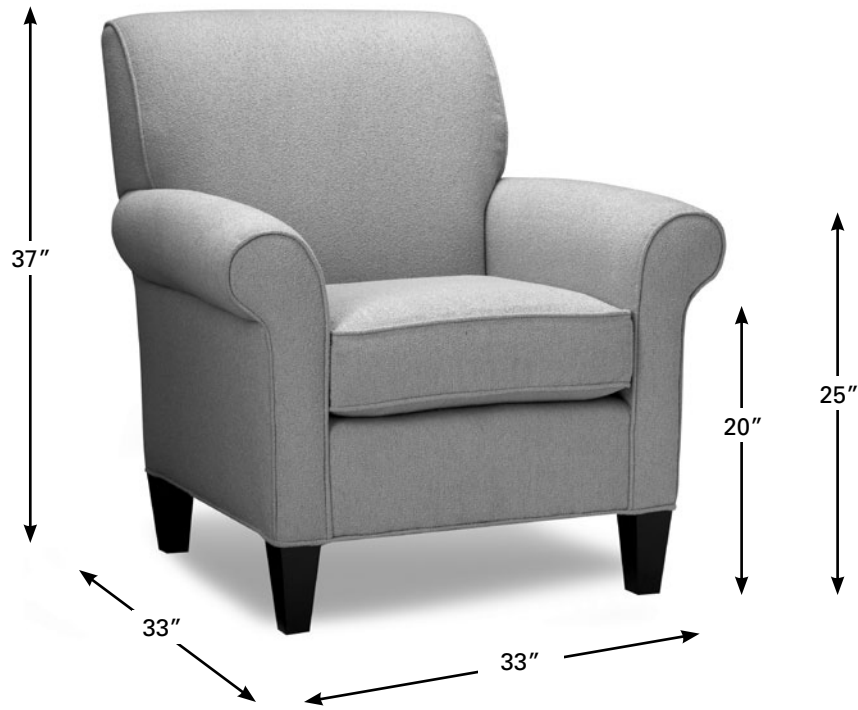

Mel

Description	Overall Height	Overall Depth	Overall Length	Seat Height	Arm Height
Chair	37	33	33	20	25

all measurements in inches

stylus[®]
 contract furniture

www.styluscontract.com