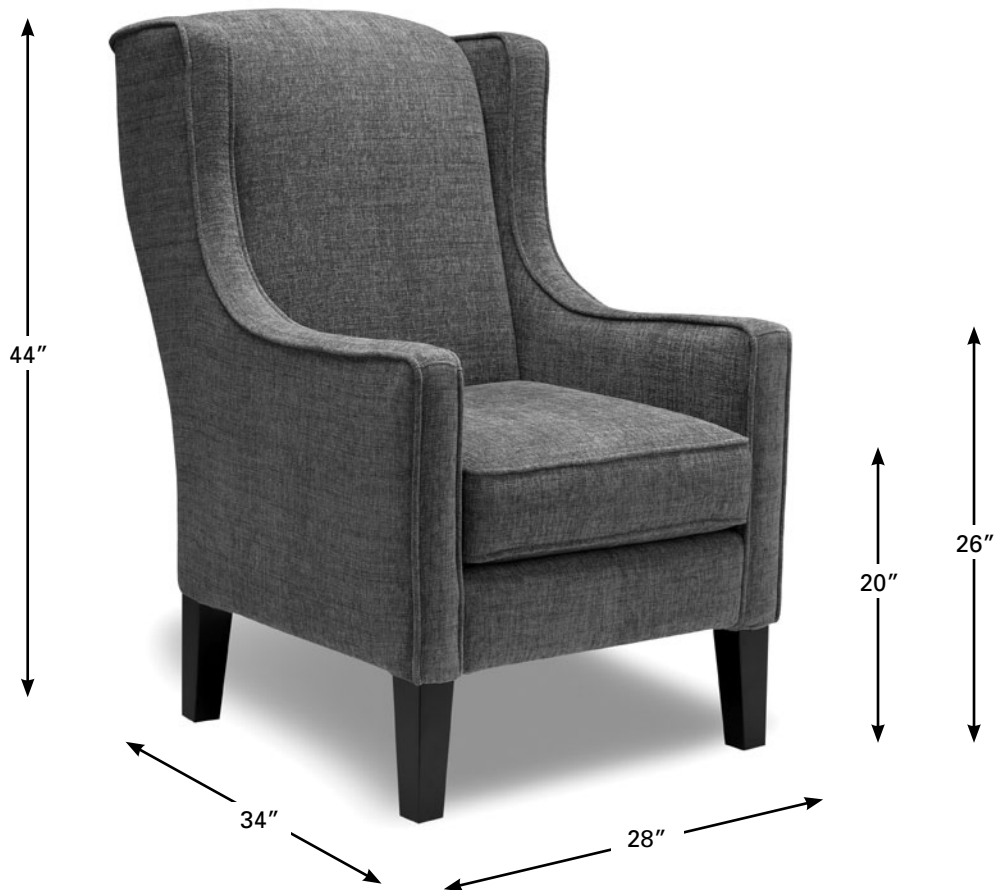

Roger

Description	Overall Height	Overall Depth	Overall Length	Seat Height	Arm Height
Chair	44	34	28	20	26

all measurements in inches

stylus[®]
 contract furniture

www.styluscontract.com