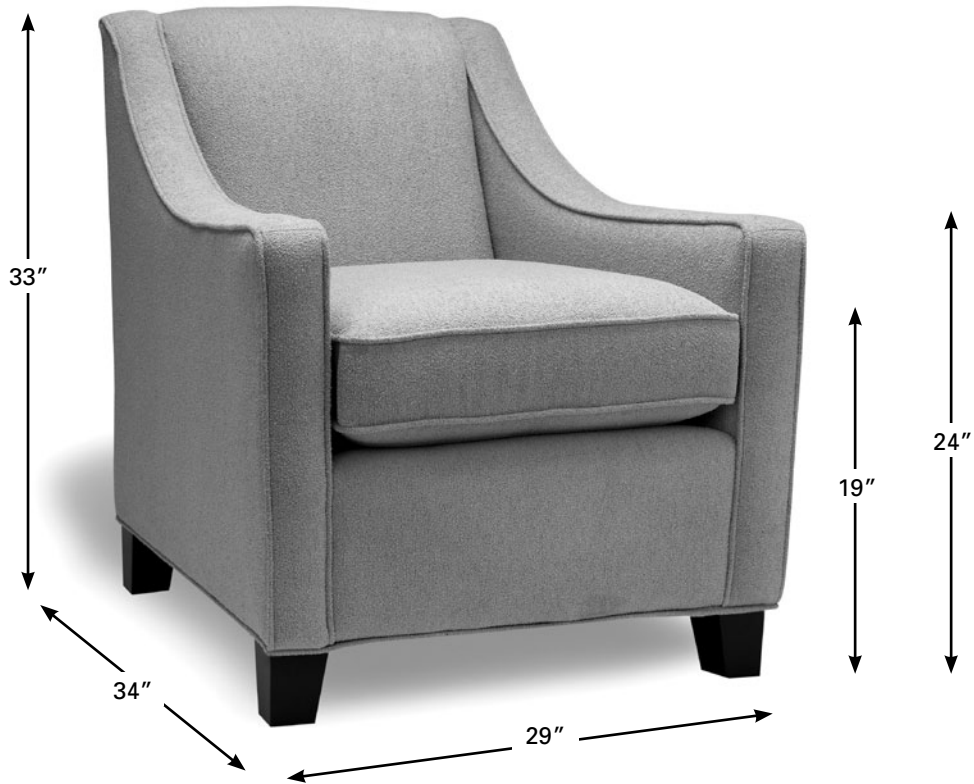

Russ

Description	Overall Height	Overall Depth	Overall Length	Seat Height	Arm Height
Chair	33	34	29	19	24

all measurements in inches

**stylus**<sup>®</sup>  
 contract furniture

[www.styluscontract.com](http://www.styluscontract.com)