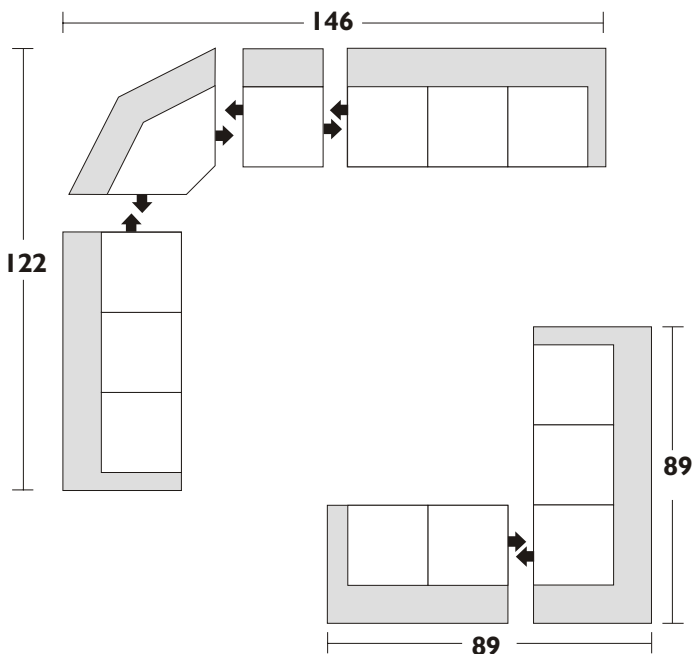

## Configuration Suggestions

**Style Metro**