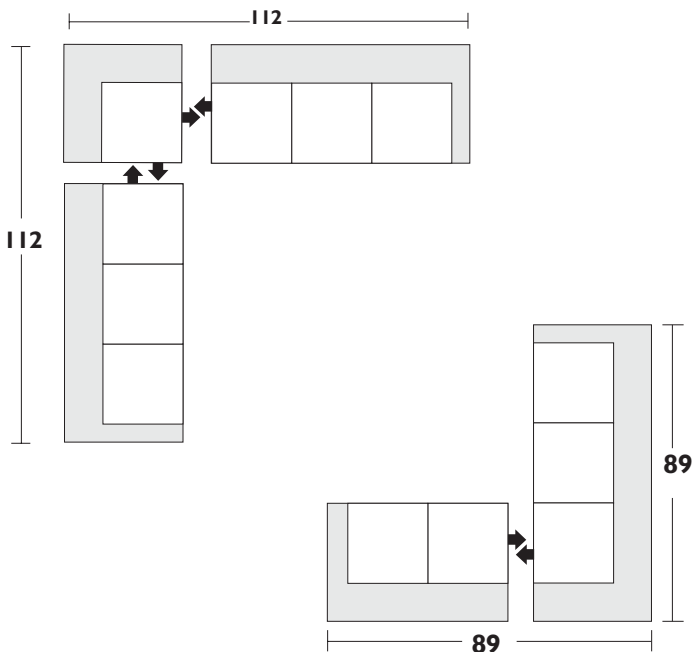

Configuration Suggestions

Style Cosmo