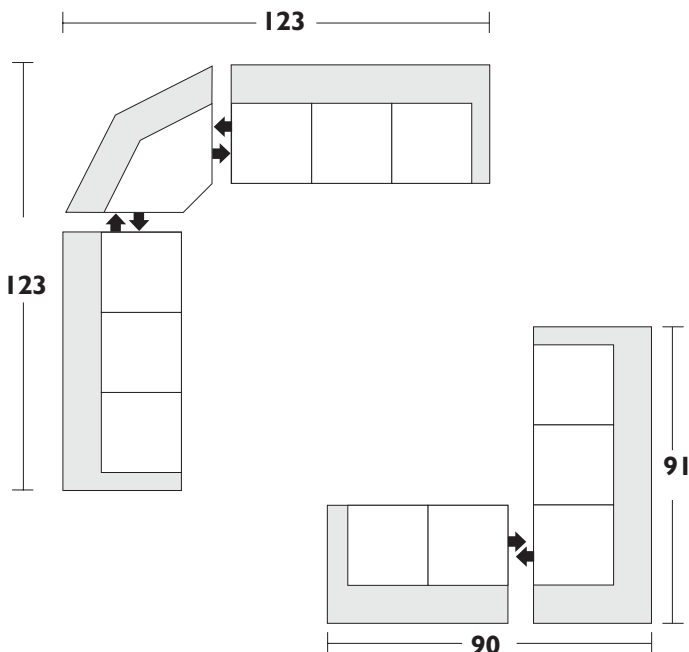

Configuration Suggestions

Style Joel