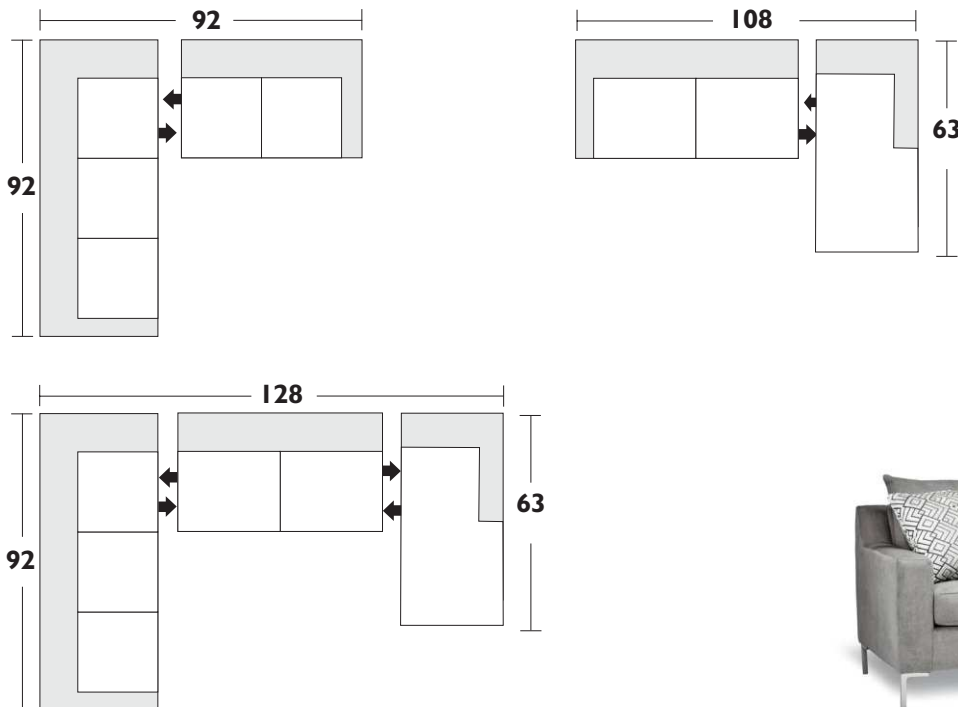

One Arm Chaise
RAF or LAF

Configuration Suggestions

Style Kurt