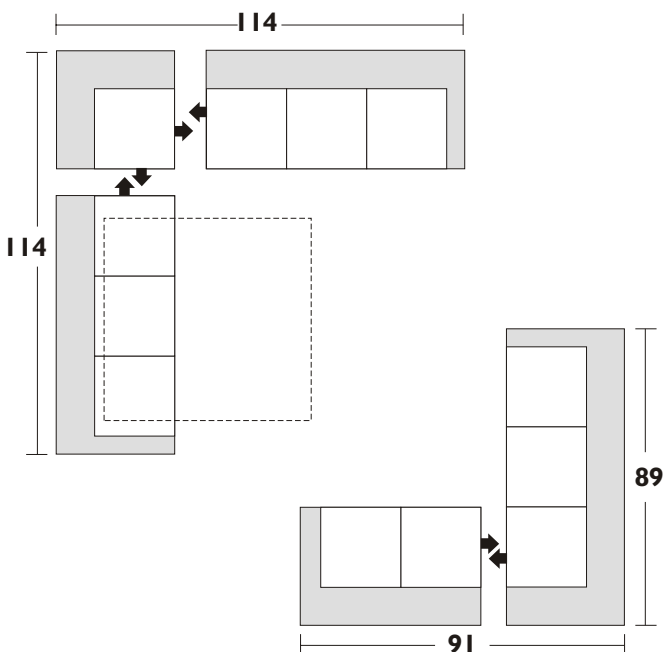

Configuration Suggestions

Style Haro