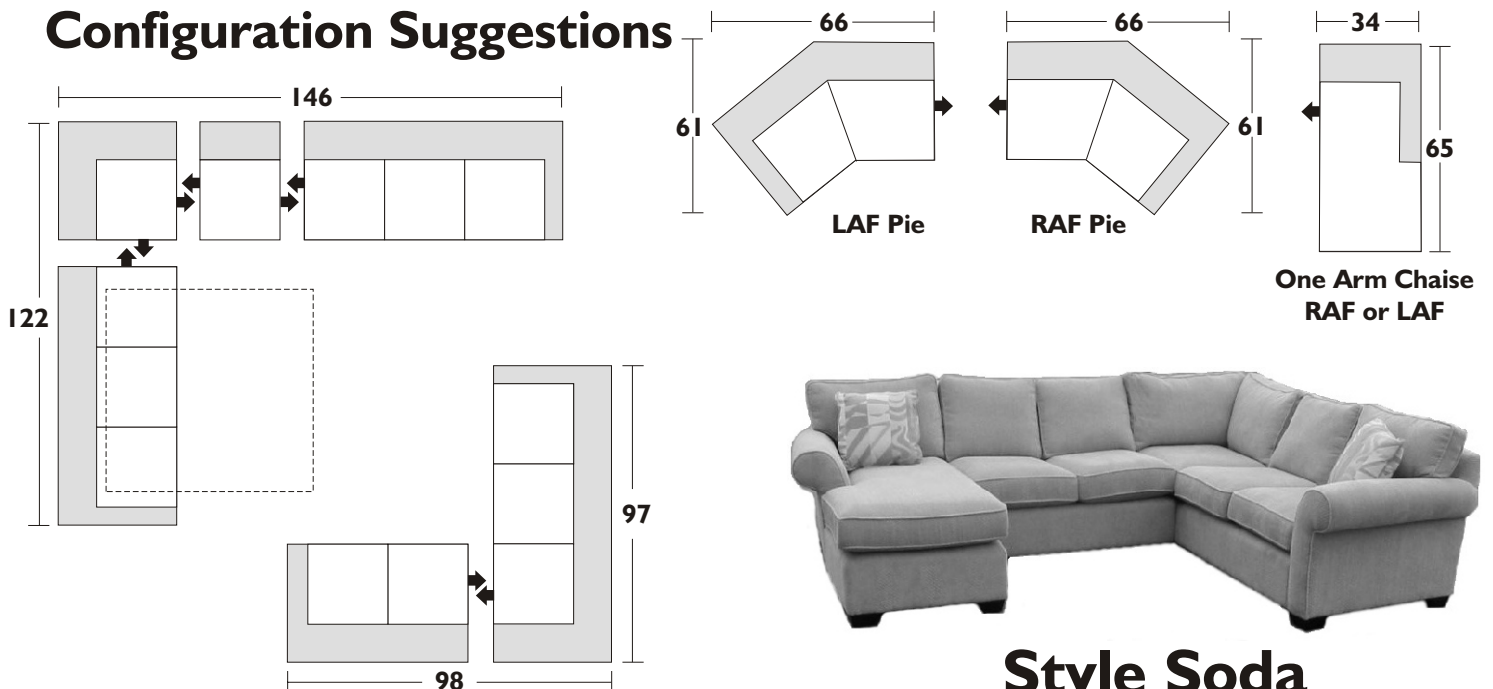

Configuration Suggestions

Style Soda