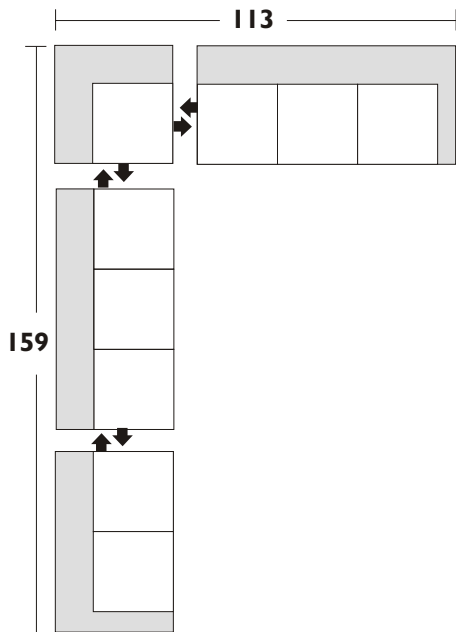

Configuration Suggestions

Style Zeal